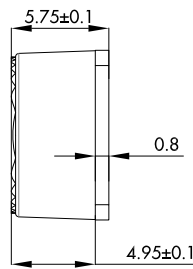

CAD

注意/NOTE:

1. 镜片表面应光滑无划痕、气泡、凹痕和黑点。

The surface of the lens should be smooth without scratches, bubbles, dents and black spots.

GENERAL TOL ERANCES ISO2768-M (UNLESS STATED) 一般公差ISO 2768-M (除非另有说明)	MATERIL 材质	PC	DRAWING TITLE 绘图标题	ILENS501-S10-3060-NH
LINEAR/线性	0~5±0.05		5~10±0.1	10~30±0.15
ANGULAR/角度	0°~10°±1°		10°~50°±0.5°	50°~120°±0.3°