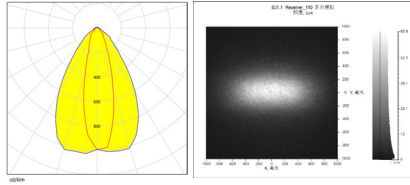

规格/TECHNICAL SPECIFICATIONS

型号/MODEL NUMBER:	I LENS501-S10-3060-NH
透镜尺寸/LENS DIMENSIONS:	10.0*10.0*5.7MM
定位方式/FASTENING:	定位柱/Pin
是否符合ROHS/ROHS COMPLIANT:	是/YES

说明/CHARACTERISTIC:

1. 透镜有多种不同的配光角度。
The lens have multiple types beam angles .
2. 一体化镜头无支架。
The integrated lens has no holder.
3. 兼容多种灯珠。
Compatible with various lamp beads.
4. 适用于道路护栏灯杆，桥梁灯。
Application: road guardrail lighting, bridge lighting.
5. 与市面上同类镜头相比，光效更好，光斑更漂亮，兼容性更好。
Compared with similar type lenses on the market,with better light effect ,more beautiful spot and better compatibility.

LED:LUMINUS 3030
 角度/FWHM:27°68°
 光效/Efficiency:85%
 峰值强度/Peakintensity:1.3CD/LM
 光学面数量/LED/each optic:1
 灯光颜色/Light colour:白色/White
 所需组件/Required components:

LED:SAMSUNG 3030
 角度/FWHM:25°69°
 光效/Efficiency:85%
 峰值强度/Peakintensity:1.3CD/LM
 光学面数量/LED/each optic:1
 灯光颜色/Light colour:白色/White
 所需组件/Required components:

LED:LUMINUS 2835
 角度/FWHM:29°67°
 光效/Efficiency:85%
 峰值强度/Peakintensity:1.2CD/LM
 光学面数量/LED/each optic:1
 灯光颜色/Light colour:白色/White
 所需组件/Required components:

LED:SAMSUNG 2835
 角度/FWHM:27°68°
 光效/Efficiency:1.2%
 峰值强度/Peakintensity:0.8CD/LM
 光学面数量/LED/each optic:1
 灯光颜色/Light colour:白色/White
 所需组件/Required components: