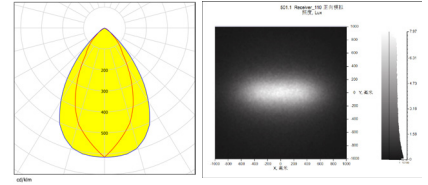

规格/TECHNICAL SPECIFICATIONS

型号/MODEL NUMBER:	I LENS501-S10-3060-NH
透镜尺寸/LENS DIMENSIONS:	10.0*10.0*5.7MM
定位方式/FASTENING:	定位柱/Pin
是否符合ROHS/ROHS COMPLIANT:	是/YES

说明/CHARACTERISTIC:

1. 透镜有多种不同的配光角度。
The lens have multiple types beam angles .
2. 一体化镜头无支架。
The integrated lens has no holder.
3. 兼容多种灯珠。
Compatible with various lamp beads.
4. 适用于道路护栏灯杆，桥梁灯。
Application: road guardrail lighting, bridge lighting.
5. 与市面上同类镜头相比，光效更好，光斑更漂亮，兼容性更好。
Compared with similar type lenses on the market,with better light effect ,more beautiful spot and better compatibility.

LED:LUMINUS 3030
 角度/FWHM:27°68°
 光效/Efficiency:85%
 峰值强度/Peakintensity:1.3CD/LM
 光学面数量/LED/each optic:1
 灯光颜色/Light colour:白色/White
 所需组件/Required components:

LED:SAMSUNG 3030
 角度/FWHM:25°69°
 光效/Efficiency:85%
 峰值强度/Peakintensity:1.3CD/LM
 光学面数量/LED/each optic:1
 灯光颜色/Light colour:白色/White
 所需组件/Required components:

LED:LUMINUS 2835
 角度/FWHM:29°67°
 光效/Efficiency:85%
 峰值强度/Peakintensity:1.2CD/LM
 光学面数量/LED/each optic:1
 灯光颜色/Light colour:白色/White
 所需组件/Required components:

LED:SAMSUNG 2835
 角度/FWHM:27°68°
 光效/Efficiency:1.2%
 峰值强度/Peakintensity:0.8CD/LM
 光学面数量/LED/each optic:1
 灯光颜色/Light colour:白色/White
 所需组件/Required components: