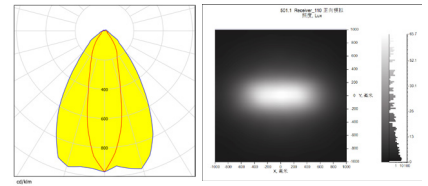

LED:LUMINUS 3030
 角度/FWHM:27°68°
 光效/Efficiency:85%
 峰值强度/Peakintensity:1.3CD/LM
 光学面数量/LED/each optic:1
 灯光颜色/Light colour:白色/White
 所需组件/Required components:

LED:SAMSUNG 3030
 角度/FWHM:25°69°
 光效/Efficiency:85%
 峰值强度/Peakintensity:1.3CD/LM
 光学面数量/LED/each optic:1
 灯光颜色/Light colour:白色/White
 所需组件/Required components:

LED:LUMINUS 2835
 角度/FWHM:29°67°
 光效/Efficiency:85%
 峰值强度/Peakintensity:1.2CD/LM
 光学面数量/LED/each optic:1
 灯光颜色/Light colour:白色/White
 所需组件/Required components:

LED:SAMSUNG 2835
 角度/FWHM:27°68°
 光效/Efficiency:1.2%
 峰值强度/Peakintensity:0.8CD/LM
 光学面数量/LED/each optic:1
 灯光颜色/Light colour:白色/White
 所需组件/Required components:

LED:CREE 3030
 角度/FWHM:27°67°
 光效/Efficiency:85%
 峰值强度/Peakintensity:1.2CD/LM
 光学面数量/LED/each optic:1
 灯光颜色/Light colour:白色/White
 所需组件/Required components:

LED:LEXTAR 3030
 角度/FWHM:27°67°
 光效/Efficiency:85%
 峰值强度/Peakintensity:1.2CD/LM
 光学面数量/LED/each optic:1
 灯光颜色/Light colour:白色/White
 所需组件/Required components:

LED:CREE 2835
 角度/FWHM:28°67°
 光效/Efficiency:1.2%
 峰值强度/Peakintensity:0.9CD/LM
 光学面数量/LED/each optic:1
 灯光颜色/Light colour:白色/White
 所需组件/Required components:

LED:LEXTAR 2835
 角度/FWHM:25°66°
 光效/Efficiency:85%
 峰值强度/Peakintensity:1.3CD/LM
 光学面数量/LED/each optic:1
 灯光颜色/Light colour:白色/White
 所需组件/Required components: