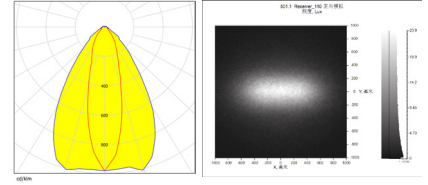

规格/TECHNICAL SPECIFICATIONS

型号/MODEL NUMBER:	I LENS501-S10-3060-NH
透镜尺寸/LENS DIMENSIONS:	10.0*10.0*5.7MM
定位方式/FASTENING:	定位柱/Pin
是否符合ROHS/ROHS COMPLIANT:	是/YES

说明/CHARACTERISTIC:

1. 透镜有多种不同的配光角度。
The lens have multiple types beam angles .
2. 一体化镜头无支架。
The integrated lens has no holder.
3. 兼容多种灯珠。
Compatible with various lamp beads.
4. 适用于道路护栏灯杆，桥梁灯。
Application: road guardrail lighting, bridge lighting.
5. 与市面上同类镜头相比，光效更好，光斑更漂亮，兼容性更好。
Compared with similar type lenses on the market,with better light effect ,more beautiful spot and better compatibility.

LED:LUMINUS 3030
 角度/FWHM:27°68°
 光效/Efficiency:85%
 峰值强度/Peakintensity:1.3CD/LM
 光学面数量/LED/each optic:1
 灯光颜色/Light colour:白色/White
 所需组件/Required components:

LED:SAMSUNG 3030
 角度/FWHM:25°69°
 光效/Efficiency:85%
 峰值强度/Peakintensity:1.3CD/LM
 光学面数量/LED/each optic:1
 灯光颜色/Light colour:白色/White
 所需组件/Required components:

LED:LUMINUS 2835
 角度/FWHM:29°67°
 光效/Efficiency:85%
 峰值强度/Peakintensity:1.2CD/LM
 光学面数量/LED/each optic:1
 灯光颜色/Light colour:白色/White
 所需组件/Required components:

LED:SAMSUNG 2835
 角度/FWHM:27°68°
 光效/Efficiency:1.2%
 峰值强度/Peakintensity:0.8CD/LM
 光学面数量/LED/each optic:1
 灯光颜色/Light colour:白色/White
 所需组件/Required components:

LED:CREE 3030
 角度/FWHM:27°67°
 光效/Efficiency:85%
 峰值强度/Peakintensity:1.2CD/LM
 光学面数量/LED/each optic:1
 灯光颜色/Light colour:白色/White
 所需组件/Required components:

LED:LEXTAR 3030
 角度/FWHM:27°67°
 光效/Efficiency:85%
 峰值强度/Peakintensity:1.2CD/LM
 光学面数量/LED/each optic:1
 灯光颜色/Light colour:白色/White
 所需组件/Required components: