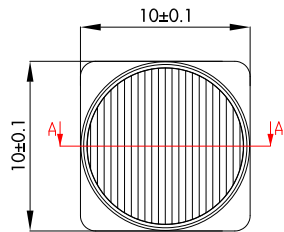

CAD

注意/NOTE:

1. 镜片表面应光滑无划痕、气泡、凹痕和黑点。

The surface of the lens should be smooth without scratches, bubbles, dents and black spots.

GENERAL TOL ERANCES ISO2768-M (UNLESS STATED) 一般公差ISO 2768-M (除非另有说明)	MATERIL 材质	PC	DRAWING TITLE 绘图标题	ILENS501-S10-3060-NH
LINEAR/线性	0~5±0.05		5~10±0.1	10~30±0.15
ANGULAR/角度	0°~10°±1°		10°~50°±0.5°	50°~120°±0.3°