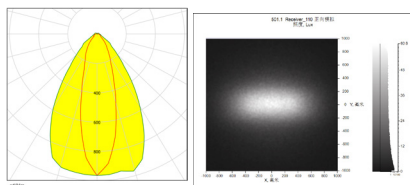

LED:LUMINUS 3030
 角度/FWHM:27°68°
 光效/Efficiency:85%
 峰值强度/Peakintensity:1.3CD/LM
 光学面数量/LED/each optic:1
 灯光颜色/Light colour:白色/White
 所需组件/Required components:

LED:SAMSUNG 3030
 角度/FWHM:25°69°
 光效/Efficiency:85%
 峰值强度/Peakintensity:1.3CD/LM
 光学面数量/LED/each optic:1
 灯光颜色/Light colour:白色/White
 所需组件/Required components:

LED:LUMINUS 2835
 角度/FWHM:29°67°
 光效/Efficiency:85%
 峰值强度/Peakintensity:1.2CD/LM
 光学面数量/LED/each optic:1
 灯光颜色/Light colour:白色/White
 所需组件/Required components:

LED:SAMSUNG 2835
 角度/FWHM:27°68°
 光效/Efficiency:1.2%
 峰值强度/Peakintensity:0.8CD/LM
 光学面数量/LED/each optic:1
 灯光颜色/Light colour:白色/White
 所需组件/Required components:

LED:CREE 3030
 角度/FWHM:27°67°
 光效/Efficiency:85%
 峰值强度/Peakintensity:1.2CD/LM
 光学面数量/LED/each optic:1
 灯光颜色/Light colour:白色/White
 所需组件/Required components:

LED:LEXTAR 3030
 角度/FWHM:27°67°
 光效/Efficiency:85%
 峰值强度/Peakintensity:1.2CD/LM
 光学面数量/LED/each optic:1
 灯光颜色/Light colour:白色/White
 所需组件/Required components:

LED:CREE 2835
 角度/FWHM:28°67°
 光效/Efficiency:1.2%
 峰值强度/Peakintensity:0.9CD/LM
 光学面数量/LED/each optic:1
 灯光颜色/Light colour:白色/White
 所需组件/Required components:

LED:LEXTAR 2835
 角度/FWHM:25°66°
 光效/Efficiency:85%
 峰值强度/Peakintensity:1.3CD/LM
 光学面数量/LED/each optic:1
 灯光颜色/Light colour:白色/White
 所需组件/Required components: