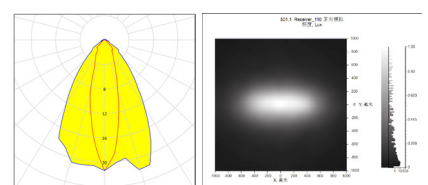

LED:LUMINUS 2835
 角度/FWHM:29°67°
 光效/Efficiency:85%
 峰值强度/Peakintensity:1.2CD/LM
 光学面数量/LED/each optic:1
 灯光颜色/Light colour:白色/White
 所需组件/Required components:

LED:SAMSUNG 2835
 角度/FWHM:27°68°
 光效/Efficiency:1.2%
 峰值强度/Peakintensity:0.8CD/LM
 光学面数量/LED/each optic:1
 灯光颜色/Light colour:白色/White
 所需组件/Required components:

LED:CREE 3030
 角度/FWHM:27°67°
 光效/Efficiency:85%
 峰值强度/Peakintensity:1.2CD/LM
 光学面数量/LED/each optic:1
 灯光颜色/Light colour:白色/White
 所需组件/Required components:

LED:LEXTAR 3030
 角度/FWHM:27°67°
 光效/Efficiency:85%
 峰值强度/Peakintensity:1.2CD/LM
 光学面数量/LED/each optic:1
 灯光颜色/Light colour:白色/White
 所需组件/Required components:

LED:CREE 2835
 角度/FWHM:28°67°
 光效/Efficiency:1.2%
 峰值强度/Peakintensity:0.9CD/LM
 光学面数量/LED/each optic:1
 灯光颜色/Light colour:白色/White
 所需组件/Required components:

LED:LEXTAR 2835
 角度/FWHM:25°66°
 光效/Efficiency:85%
 峰值强度/Peakintensity:1.3CD/LM
 光学面数量/LED/each optic:1
 灯光颜色/Light colour:白色/White
 所需组件/Required components:

CAD

注意/NOTE:

1. 镜片表面应光滑无划痕、气泡、凹痕和黑点。

The surface of the lens should be smooth without scratches, bubbles, dents and black spots.

GENERAL TOL ERANCES ISO2768-M (UNLESS STATED) 一般公差ISO 2768-M (除非另有说明)	MATERIL 材质	PC	DRAWING TITLE 绘图标题	ILENS501-S10-3060-NH
LINEAR/线性	0~5±0.05		5~10±0.1	10~30±0.15
ANGULAR/角度	0°~10°±1°		10°~50°±0.5°	50°~120°±0.3°