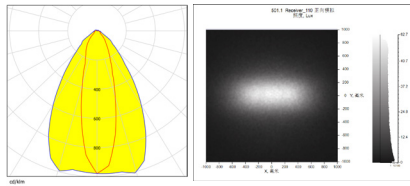

LED:LUMINUS 3030
 角度/FWHM:27°68°
 光效/Efficiency:85%
 峰值强度/Peakintensity:1.3CD/LM
 光学面数量/LED/each optic:1
 灯光颜色/Light colour:白色/White
 所需组件/Required components:

LED:SAMSUNG 3030
 角度/FWHM:25°69°
 光效/Efficiency:85%
 峰值强度/Peakintensity:1.3CD/LM
 光学面数量/LED/each optic:1
 灯光颜色/Light colour:白色/White
 所需组件/Required components:

LED:LUMINUS 2835
 角度/FWHM:29°67°
 光效/Efficiency:85%
 峰值强度/Peakintensity:1.2CD/LM
 光学面数量/LED/each optic:1
 灯光颜色/Light colour:白色/White
 所需组件/Required components:

LED:SAMSUNG 2835
 角度/FWHM:27°68°
 光效/Efficiency:1.2%
 峰值强度/Peakintensity:0.8CD/LM
 光学面数量/LED/each optic:1
 灯光颜色/Light colour:白色/White
 所需组件/Required components:

LED:CREE 3030
 角度/FWHM:27°67°
 光效/Efficiency:85%
 峰值强度/Peakintensity:1.2CD/LM
 光学面数量/LED/each optic:1
 灯光颜色/Light colour:白色/White
 所需组件/Required components:

LED:LEXTAR 3030
 角度/FWHM:27°67°
 光效/Efficiency:85%
 峰值强度/Peakintensity:1.2CD/LM
 光学面数量/LED/each optic:1
 灯光颜色/Light colour:白色/White
 所需组件/Required components: