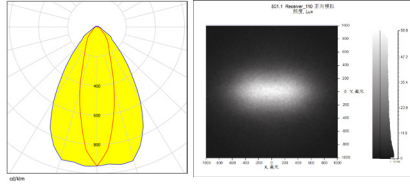

规格/TECHNICAL SPECIFICATIONS

型号/MODEL NUMBER:	I LENS501-S10-3060-NH
透镜尺寸/LENS DIMENSIONS:	10.0*10.0*5.7MM
定位方式/FASTENING:	定位柱/Pin
是否符合ROHS/ROHS COMPLIANT:	是/YES

说明/CHARACTERISTIC:

1. 透镜有多种不同的配光角度。
The lens have multiple types beam angles .
2. 一体化镜头无支架。
The integrated lens has no holder.
3. 兼容多种灯珠。
Compatible with various lamp beads.
4. 适用于道路护栏灯杆，桥梁灯。
Application: road guardrail lighting, bridge lighting.
5. 与市面上同类镜头相比，光效更好，光斑更漂亮，兼容性更好。
Compared with similar type lenses on the market,with better light effect ,more beautiful spot and better compatibility.

LED:LUMINUS 3030
 角度/FWHM:27°68°
 光效/Efficiency:85%
 峰值强度/Peakintensity:1.3CD/LM
 光学面数量/LED/each optic:1
 灯光颜色/Light colour:白色/White
 所需组件/Required components:

LED:SAMSUNG 3030
 角度/FWHM:25°69°
 光效/Efficiency:85%
 峰值强度/Peakintensity:1.3CD/LM
 光学面数量/LED/each optic:1
 灯光颜色/Light colour:白色/White
 所需组件/Required components:

LED:LUMINUS 2835
 角度/FWHM:29°67°
 光效/Efficiency:85%
 峰值强度/Peakintensity:1.2CD/LM
 光学面数量/LED/each optic:1
 灯光颜色/Light colour:白色/White
 所需组件/Required components:

LED:SAMSUNG 2835
 角度/FWHM:27°68°
 光效/Efficiency:1.2%
 峰值强度/Peakintensity:0.8CD/LM
 光学面数量/LED/each optic:1
 灯光颜色/Light colour:白色/White
 所需组件/Required components: