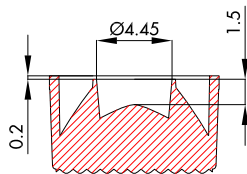

LED:LUMINUS 2835
 角度/FWHM:29°67°
 光效/Efficiency:85%
 峰值强度/Peakintensity:1.2CD/LM
 光学面数量/LED/each optic:1
 灯光颜色/Light colour:白色/White
 所需组件/Required components:

LED:SAMSUNG 2835
 角度/FWHM:27°68°
 光效/Efficiency:1.2%
 峰值强度/Peakintensity:0.8CD/LM
 光学面数量/LED/each optic:1
 灯光颜色/Light colour:白色/White
 所需组件/Required components:

LED:CREE 3030
 角度/FWHM:27°67°
 光效/Efficiency:85%
 峰值强度/Peakintensity:1.2CD/LM
 光学面数量/LED/each optic:1
 灯光颜色/Light colour:白色/White
 所需组件/Required components:

LED:LEXTAR 3030
 角度/FWHM:27°67°
 光效/Efficiency:85%
 峰值强度/Peakintensity:1.2CD/LM
 光学面数量/LED/each optic:1
 灯光颜色/Light colour:白色/White
 所需组件/Required components:

LED:CREE 2835
 角度/FWHM:28°67°
 光效/Efficiency:1.2%
 峰值强度/Peakintensity:0.9CD/LM
 光学面数量/LED/each optic:1
 灯光颜色/Light colour:白色/White
 所需组件/Required components:

LED:LEXTAR 2835
 角度/FWHM:25°66°
 光效/Efficiency:85%
 峰值强度/Peakintensity:1.3CD/LM
 光学面数量/LED/each optic:1
 灯光颜色/Light colour:白色/White
 所需组件/Required components:

CAD

注意/NOTE:

1. 镜片表面应光滑无划痕、气泡、凹痕和黑点。

The surface of the lens should be smooth without scratches, bubbles, dents and black spots.

GENERAL TOL ERANCES ISO2768-M (UNLESS STATED) 一般公差ISO 2768-M (除非另有说明)	MATERIL 材质	PC	DRAWING TITLE 绘图标题	ILENS501-S10-3060-NH
LINEAR/线性	0~5±0.05		5~10±0.1	10~30±0.15
ANGULAR/角度	0°~10°±1°		10°~50°±0.5°	50°~120°±0.3°