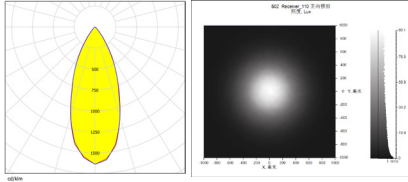

LED:LUMINUS 2835
角度/FWHM:72°
光效/Efficiency:87%
峰值强度/Peakintensity:0.6CD/LM
光学面数量/LED/each optic:1
灯光颜色/Light colour:白色/White
所需组件/Required components: