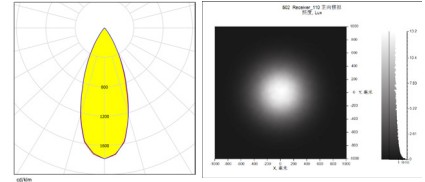

LED:SAMSUNG 3030
角度/FWHM:65°
光效/Efficiency:87%
峰值强度/Peakintensity:0.8CD/LM
光学面数量/LED/each optic:1
灯光颜色/Light colour:白色/White
所需组件/Required components: