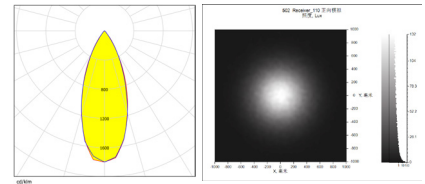

LED:LEXTAR 3030
角度/FWHM:66°
光效/Efficiency:87%
峰值强度/Peakintensity:0.8CD/LM
光学面数量/LED/each optic:1
灯光颜色/Light colour:白色/White
所需组件/Required components: