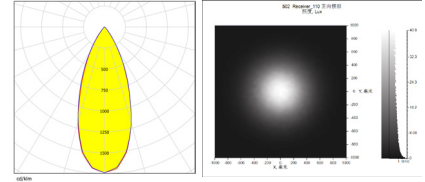

LED:LUMINUS 3030  
 角度/FWHM:69°  
 光效/Efficiency:87%  
 峰值强度/Peakintensity:0.7CD/LM  
 光学面数量/LED/each optic:1  
 灯光颜色/Light colour:白色/White  
 所需组件/Required components:

LED:LUMINUS 2835  
 角度/FWHM:72°  
 光效/Efficiency:87%  
 峰值强度/Peakintensity:0.6CD/LM  
 光学面数量/LED/each optic:1  
 灯光颜色/Light colour:白色/White  
 所需组件/Required components:

LED:CREE 3030  
 角度/FWHM:69°  
 光效/Efficiency:87%  
 峰值强度/Peakintensity:0.7CD/LM  
 光学面数量/LED/each optic:1  
 灯光颜色/Light colour:白色/White  
 所需组件/Required components:

LED:CREE 2835  
 角度/FWHM:66°  
 光效/Efficiency:87%  
 峰值强度/Peakintensity:0.8CD/LM  
 光学面数量/LED/each optic:1  
 灯光颜色/Light colour:白色/White  
 所需组件/Required components:

LED:SAMSUNG 3030  
 角度/FWHM:65°  
 光效/Efficiency:87%  
 峰值强度/Peakintensity:0.8CD/LM  
 光学面数量/LED/each optic:1  
 灯光颜色/Light colour:白色/White  
 所需组件/Required components:

LED:SAMSUNG 2835  
 角度/FWHM:66°  
 光效/Efficiency:87%  
 峰值强度/Peakintensity:0.8CD/LM  
 光学面数量/LED/each optic:1  
 灯光颜色/Light colour:白色/White  
 所需组件/Required components: