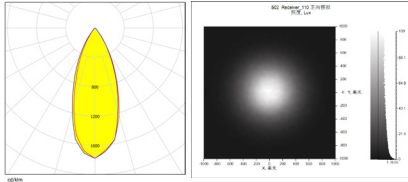

LED:LUMINUS 3030
角度/FWHM:69°
光效/Efficiency:87%
峰值强度/Peakintensity:0.7CD/LM
光学面数量/LED/each optic:1
灯光颜色/Light colour:白色/White
所需组件/Required components: