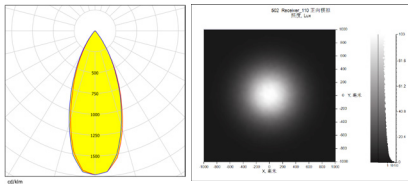

LED:LUMINUS 3030  
 角度/FWHM:69°  
 光效/Efficiency:87%  
 峰值强度/Peakintensity:0.7CD/LM  
 光学面数量/LED/each optic:1  
 灯光颜色/Light colour:白色/White  
 所需组件/Required components:

LED:LUMINUS 2835  
 角度/FWHM:72°  
 光效/Efficiency:87%  
 峰值强度/Peakintensity:0.6CD/LM  
 光学面数量/LED/each optic:1  
 灯光颜色/Light colour:白色/White  
 所需组件/Required components:

LED:CREE 3030  
 角度/FWHM:69°  
 光效/Efficiency:87%  
 峰值强度/Peakintensity:0.7CD/LM  
 光学面数量/LED/each optic:1  
 灯光颜色/Light colour:白色/White  
 所需组件/Required components:

LED:CREE 2835  
 角度/FWHM:66°  
 光效/Efficiency:87%  
 峰值强度/Peakintensity:0.8CD/LM  
 光学面数量/LED/each optic:1  
 灯光颜色/Light colour:白色/White  
 所需组件/Required components: