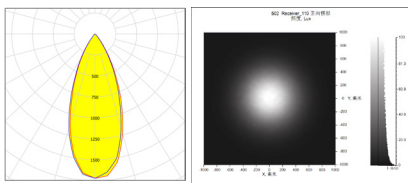

LED:LUMINUS 3030  
 角度/FWHM:69°  
 光效/Efficiency:87%  
 峰值强度/Peakintensity:0.7CD/LM  
 光学面数量/LED/each optic:1  
 灯光颜色/Light colour:白色/White  
 所需组件/Required components:

LED:LUMINUS 2835  
 角度/FWHM:72°  
 光效/Efficiency:87%  
 峰值强度/Peakintensity:0.6CD/LM  
 光学面数量/LED/each optic:1  
 灯光颜色/Light colour:白色/White  
 所需组件/Required components:

LED:CREE 3030  
 角度/FWHM:69°  
 光效/Efficiency:87%  
 峰值强度/Peakintensity:0.7CD/LM  
 光学面数量/LED/each optic:1  
 灯光颜色/Light colour:白色/White  
 所需组件/Required components:

LED:CREE 2835  
 角度/FWHM:66°  
 光效/Efficiency:87%  
 峰值强度/Peakintensity:0.8CD/LM  
 光学面数量/LED/each optic:1  
 灯光颜色/Light colour:白色/White  
 所需组件/Required components: