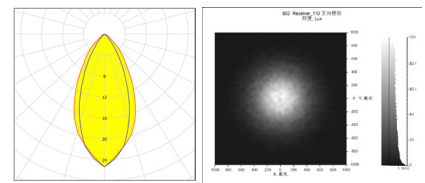

LED:CREE 3030  
 角度/FWHM:69°  
 光效/Efficiency:87%  
 峰值强度/Peakintensity:0.7CD/LM  
 光学面数量/LED/each optic:1  
 灯光颜色/Light colour:白色/White  
 所需组件/Required components:

LED:CREE 2835  
 角度/FWHM:66°  
 光效/Efficiency:87%  
 峰值强度/Peakintensity:0.8CD/LM  
 光学面数量/LED/each optic:1  
 灯光颜色/Light colour:白色/White  
 所需组件/Required components:

LED:SAMSUNG 3030  
 角度/FWHM:65°  
 光效/Efficiency:87%  
 峰值强度/Peakintensity:0.8CD/LM  
 光学面数量/LED/each optic:1  
 灯光颜色/Light colour:白色/White  
 所需组件/Required components:

LED:SAMSUNG 2835  
 角度/FWHM:66°  
 光效/Efficiency:87%  
 峰值强度/Peakintensity:0.8CD/LM  
 光学面数量/LED/each optic:1  
 灯光颜色/Light colour:白色/White  
 所需组件/Required components:

LED:LEXTAR 3030  
 角度/FWHM:66°  
 光效/Efficiency:87%  
 峰值强度/Peakintensity:0.8CD/LM  
 光学面数量/LED/each optic:1  
 灯光颜色/Light colour:白色/White  
 所需组件/Required components:

LED:LEXTAR 2835  
 角度/FWHM:66°  
 光效/Efficiency:87%  
 峰值强度/Peakintensity:0.8CD/LM  
 光学面数量/LED/each optic:1  
 灯光颜色/Light colour:白色/White  
 所需组件/Required components:

CAD

注意/NOTE:

1. 镜片表面应光滑无划痕、气泡、凹痕和黑点。

The surface of the lens should be smooth without scratches, bubbles, dents and black spots.

GENERAL TOL ERANCES ISO2768-M (UNLESS STATED) 一般公差ISO 2768-M (除非另有说明)	MATERIL 材质	PC	DRAWING TITLE 绘图标题	ILENS502-S15-M60-NH
LINEAR/线性	0~5±0.05		5~10±0.1	10~30±0.15
ANGULAR/角度	0°~10°±1°		10°~50°±0.5°	50°~120°±0.3°