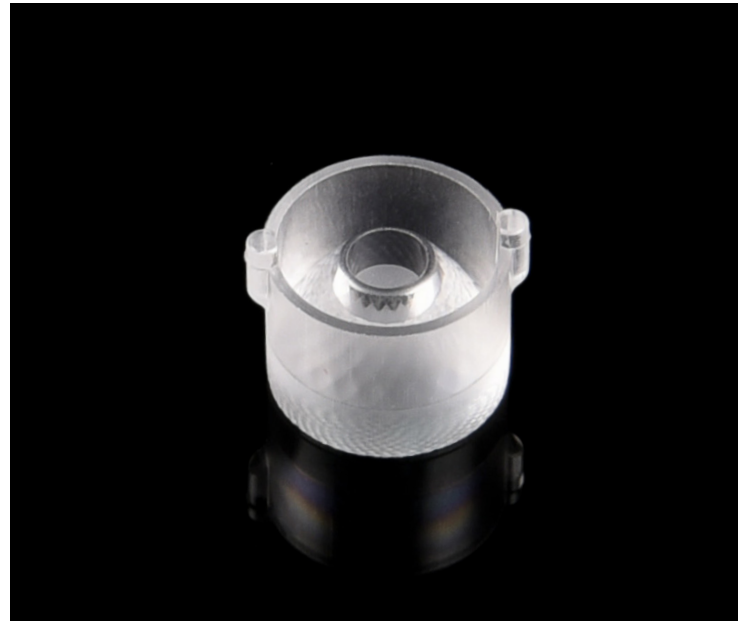

## 规格/TECHNICAL SPECIFICATIONS

|                          |                      |
|--------------------------|----------------------|
| 型号/MODEL NUMBER:         | I LENS916-S10-B30-NH |
| 透镜尺寸/LENS DIMENSIONS:    | Φ10.0*7.05MM         |
| 定位方式/FASTENING:          | 定位柱/Pin              |
| 是否符合ROHS/ROHS COMPLIANT: | 是/YES                |

### 说明/CHARACTERISTIC:

1. 透镜有多种不同的配光角度。  
The lens have multiple types beam angles .
2. 一体防水透镜，定位柱定位安装。  
Waterproof lens. use pins for fix.
3. 兼容多种灯珠。  
Compatible with various lamp beads.
4. 适用于洗墙灯和投光灯。  
Suitable for wall washing lighting and floodlights.
5. 与市面上同类镜头相比，光效更好，光斑更漂亮，兼容性更好。  
Compared with similar type lenses on the market,with better light effect ,more beautiful spot and better compatibility.

LED:CREE XPE2  
 角度/FWHM:34°  
 光效/Efficiency:85%  
 峰值强度/Peakintensity:2.2CD/LM  
 光学面数量/LED/each optic:1  
 灯光颜色/Light colour:白色/White  
 所需组件/Required components:

LED:LUMINUS HL2X  
 角度/FWHM:34°  
 光效/Efficiency:85%  
 峰值强度/Peakintensity:1.9CD/LM  
 光学面数量/LED/each optic:1  
 灯光颜色/Light colour:白色/White  
 所需组件/Required components:

LED:CREE XPG2  
 角度/FWHM:35°  
 光效/Efficiency:85%  
 峰值强度/Peakintensity:2CD/LM  
 光学面数量/LED/each optic:1  
 灯光颜色/Light colour:白色/White  
 所需组件/Required components:

LED:LUMILEDS 3030  
 角度/FWHM:30°  
 光效/Efficiency:85%  
 峰值强度/Peakintensity:2.7CD/LM  
 光学面数量/LED/each optic:1  
 灯光颜色/Light colour:白色/White  
 所需组件/Required components: