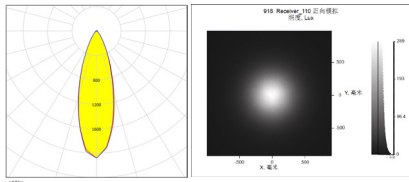

LED:CREE XBD
角度/FWHM:32°
光效/Efficiency:85%
峰值强度/Peakintensity:2.3CD/LM
光学面数量/LED/each optic:1
灯光颜色/Light colour:白色/White
所需组件/Required components:

LED:OSRAM P3030
角度/FWHM:28°
光效/Efficiency:85%
峰值强度/Peakintensity:3CD/LM
光学面数量/LED/each optic:1
灯光颜色/Light colour:白色/White
所需组件/Required components: