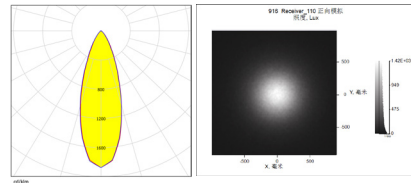

LED:CREE XPG2  
 角度/FWHM:35°  
 光效/Efficiency:85%  
 峰值强度/Peakintensity:2CD/LM  
 光学面数量/LED/each optic:1  
 灯光颜色/Light colour:白色/White  
 所需组件/Required components:

LED:LUMILEDS 3030  
 角度/FWHM:30°  
 光效/Efficiency:85%  
 峰值强度/Peakintensity:2.7CD/LM  
 光学面数量/LED/each optic:1  
 灯光颜色/Light colour:白色/White  
 所需组件/Required components:

LED:CREE XBD  
 角度/FWHM:32°  
 光效/Efficiency:85%  
 峰值强度/Peakintensity:2.3CD/LM  
 光学面数量/LED/each optic:1  
 灯光颜色/Light colour:白色/White  
 所需组件/Required components:

LED:OSRAM P3030  
 角度/FWHM:28°  
 光效/Efficiency:85%  
 峰值强度/Peakintensity:3CD/LM  
 光学面数量/LED/each optic:1  
 灯光颜色/Light colour:白色/White  
 所需组件/Required components:

LED:LG 3535  
 角度/FWHM:34°  
 光效/Efficiency:85%  
 峰值强度/Peakintensity:1.9CD/LM  
 光学面数量/LED/each optic:1  
 灯光颜色/Light colour:白色/White  
 所需组件/Required components:

LED:SEOUL SZ5  
 角度/FWHM:34°  
 光效/Efficiency:85%  
 峰值强度/Peakintensity:2.2CD/LM  
 光学面数量/LED/each optic:1  
 灯光颜色/Light colour:白色/White  
 所需组件/Required components:

CAD

注意/NOTE:

1. 镜片表面应光滑无划痕、气泡、凹痕和黑点。

The surface of the lens should be smooth without scratches, bubbles, dents and black spots.

| GENERAL TOL ERANCES ISO2768-M (UNLESS STATED)<br>一般公差ISO 2768-M (除非另有说明) | MATERIL<br>材质 | PC | DRAWING TITLE<br>绘图标题 | ILENS916-S10-B30-NH |
|--|---------------|----|-----------------------|---------------------|
| LINEAR/线性  | 0~5±0.05      |    | 5~10±0.1              | 10~30±0.15          |
| ANGULAR/角度   | 0°~10°±1°     |    | 10°~50°±0.5°          | 50°~120°±0.3°       |