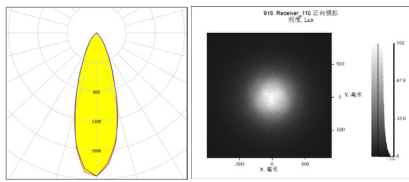

LED:CREE XPE2
角度/FWHM:34°
光效/Efficiency:85%
峰值强度/Peakintensity:2.2CD/LM
光学面数量/LED/each optic:1
灯光颜色/Light colour:白色/White
所需组件/Required components:

LED:LUMINUS HL2X
角度/FWHM:34°
光效/Efficiency:85%
峰值强度/Peakintensity:1.9CD/LM
光学面数量/LED/each optic:1
灯光颜色/Light colour:白色/White
所需组件/Required components: