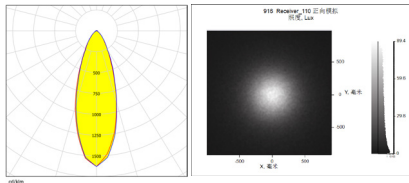

LED:LG 3535
角度/FWHM:34°
光效/Efficiency:85%
峰值强度/Peakintensity:1.9CD/LM
光学面数量/LED/each optic:1
灯光颜色/Light colour:白色/White
所需组件/Required components:

LED:SEOUL SZ5
角度/FWHM:34°
光效/Efficiency:85%
峰值强度/Peakintensity:2.2CD/LM
光学面数量/LED/each optic:1
灯光颜色/Light colour:白色/White
所需组件/Required components: