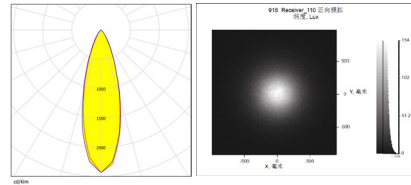

## 规格/TECHNICAL SPECIFICATIONS

|                          |                      |
|--------------------------|----------------------|
| 型号/MODEL NUMBER:         | I LENS916-S10-B30-NH |
| 透镜尺寸/LENS DIMENSIONS:    | Φ10.0*7.05MM         |
| 定位方式/FASTENING:          | 定位柱/Pin              |
| 是否符合ROHS/ROHS COMPLIANT: | 是/YES                |

LED:CREE XPE2  
 角度/FWHM:34°  
 光效/Efficiency:85%  
 峰值强度/Peakintensity:2.2CD/LM  
 光学面数量/LED/each optic:1  
 灯光颜色/Light colour:白色/White  
 所需组件/Required components:

LED:LUMINUS HL2X  
 角度/FWHM:34°  
 光效/Efficiency:85%  
 峰值强度/Peakintensity:1.9CD/LM  
 光学面数量/LED/each optic:1  
 灯光颜色/Light colour:白色/White  
 所需组件/Required components:

LED:CREE XPG2  
 角度/FWHM:35°  
 光效/Efficiency:85%  
 峰值强度/Peakintensity:2CD/LM  
 光学面数量/LED/each optic:1  
 灯光颜色/Light colour:白色/White  
 所需组件/Required components:

LED:LUMILEDS 3030  
 角度/FWHM:30°  
 光效/Efficiency:85%  
 峰值强度/Peakintensity:2.7CD/LM  
 光学面数量/LED/each optic:1  
 灯光颜色/Light colour:白色/White  
 所需组件/Required components: