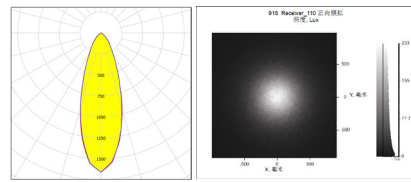

LED:CREE XPE2
角度/FWHM:34°
光效/Efficiency:85%
峰值强度/Peakintensity:2.2CD/LM
光学面数量/LED/each optic:1
灯光颜色/Light colour:白色/White
所需组件/Required components:

LED:LUMINUS HL2X
角度/FWHM:34°
光效/Efficiency:85%
峰值强度/Peakintensity:1.9CD/LM
光学面数量/LED/each optic:1
灯光颜色/Light colour:白色/White
所需组件/Required components:

LED:CREE XPG2
角度/FWHM:35°
光效/Efficiency:85%
峰值强度/Peakintensity:2CD/LM
光学面数量/LED/each optic:1
灯光颜色/Light colour:白色/White
所需组件/Required components:

LED:LUMILEDS 3030
角度/FWHM:30°
光效/Efficiency:85%
峰值强度/Peakintensity:2.7CD/LM
光学面数量/LED/each optic:1
灯光颜色/Light colour:白色/White
所需组件/Required components:

LED:CREE XBD
角度/FWHM:32°
光效/Efficiency:85%
峰值强度/Peakintensity:2.3CD/LM
光学面数量/LED/each optic:1
灯光颜色/Light colour:白色/White
所需组件/Required components:

LED:OSRAM P3030
角度/FWHM:28°
光效/Efficiency:85%
峰值强度/Peakintensity:3CD/LM
光学面数量/LED/each optic:1
灯光颜色/Light colour:白色/White
所需组件/Required components:

LED:LG 3535
角度/FWHM:34°
光效/Efficiency:85%
峰值强度/Peakintensity:1.9CD/LM
光学面数量/LED/each optic:1
灯光颜色/Light colour:白色/White
所需组件/Required components:

LED:SEOUL SZ5
角度/FWHM:34°
光效/Efficiency:85%
峰值强度/Peakintensity:2.2CD/LM
光学面数量/LED/each optic:1
灯光颜色/Light colour:白色/White
所需组件/Required components:

CAD

注意/NOTE:

1. 镜片表面应光滑无划痕、气泡、凹痕和黑点。

The surface of the lens should be smooth without scratches, bubbles, dents and black spots.

GENERAL TOL ERANCES ISO2768-M (UNLESS STATED) 一般公差ISO 2768-M (除非另有说明)	MATERIL 材质	PC	DRAWING TITLE 绘图标题	ILENS916-S10-B30-NH
LINEAR/线性	0~5±0.05		5~10±0.1	10~30±0.15
ANGULAR/角度	0°~10°±1°		10°~50°±0.5°	50°~120°±0.3°