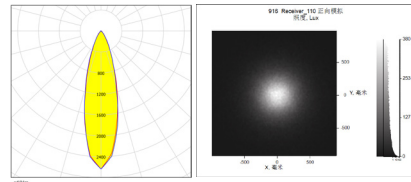

LED:CREE XPE2  
 角度/FWHM:34°  
 光效/Efficiency:85%  
 峰值强度/Peakintensity:2.2CD/LM  
 光学面数量/LED/each optic:1  
 灯光颜色/Light colour:白色/White  
 所需组件/Required components:

LED:LUMINUS HL2X  
 角度/FWHM:34°  
 光效/Efficiency:85%  
 峰值强度/Peakintensity:1.9CD/LM  
 光学面数量/LED/each optic:1  
 灯光颜色/Light colour:白色/White  
 所需组件/Required components:

LED:CREE XPG2  
 角度/FWHM:35°  
 光效/Efficiency:85%  
 峰值强度/Peakintensity:2CD/LM  
 光学面数量/LED/each optic:1  
 灯光颜色/Light colour:白色/White  
 所需组件/Required components:

LED:LUMILEDS 3030  
 角度/FWHM:30°  
 光效/Efficiency:85%  
 峰值强度/Peakintensity:2.7CD/LM  
 光学面数量/LED/each optic:1  
 灯光颜色/Light colour:白色/White  
 所需组件/Required components:

LED:CREE XBD  
 角度/FWHM:32°  
 光效/Efficiency:85%  
 峰值强度/Peakintensity:2.3CD/LM  
 光学面数量/LED/each optic:1  
 灯光颜色/Light colour:白色/White  
 所需组件/Required components:

LED:OSRAM P3030  
 角度/FWHM:28°  
 光效/Efficiency:85%  
 峰值强度/Peakintensity:3CD/LM  
 光学面数量/LED/each optic:1  
 灯光颜色/Light colour:白色/White  
 所需组件/Required components: