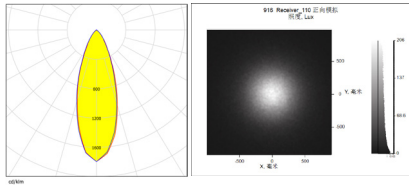

LED:CREE XPG2
角度/FWHM:35°
光效/Efficiency:85%
峰值强度/Peakintensity:2CD/LM
光学面数量/LED/each optic:1
灯光颜色/Light colour:白色/White
所需组件/Required components:

LED:LUMILEDS 3030
角度/FWHM:30°
光效/Efficiency:85%
峰值强度/Peakintensity:2.7CD/LM
光学面数量/LED/each optic:1
灯光颜色/Light colour:白色/White
所需组件/Required components: